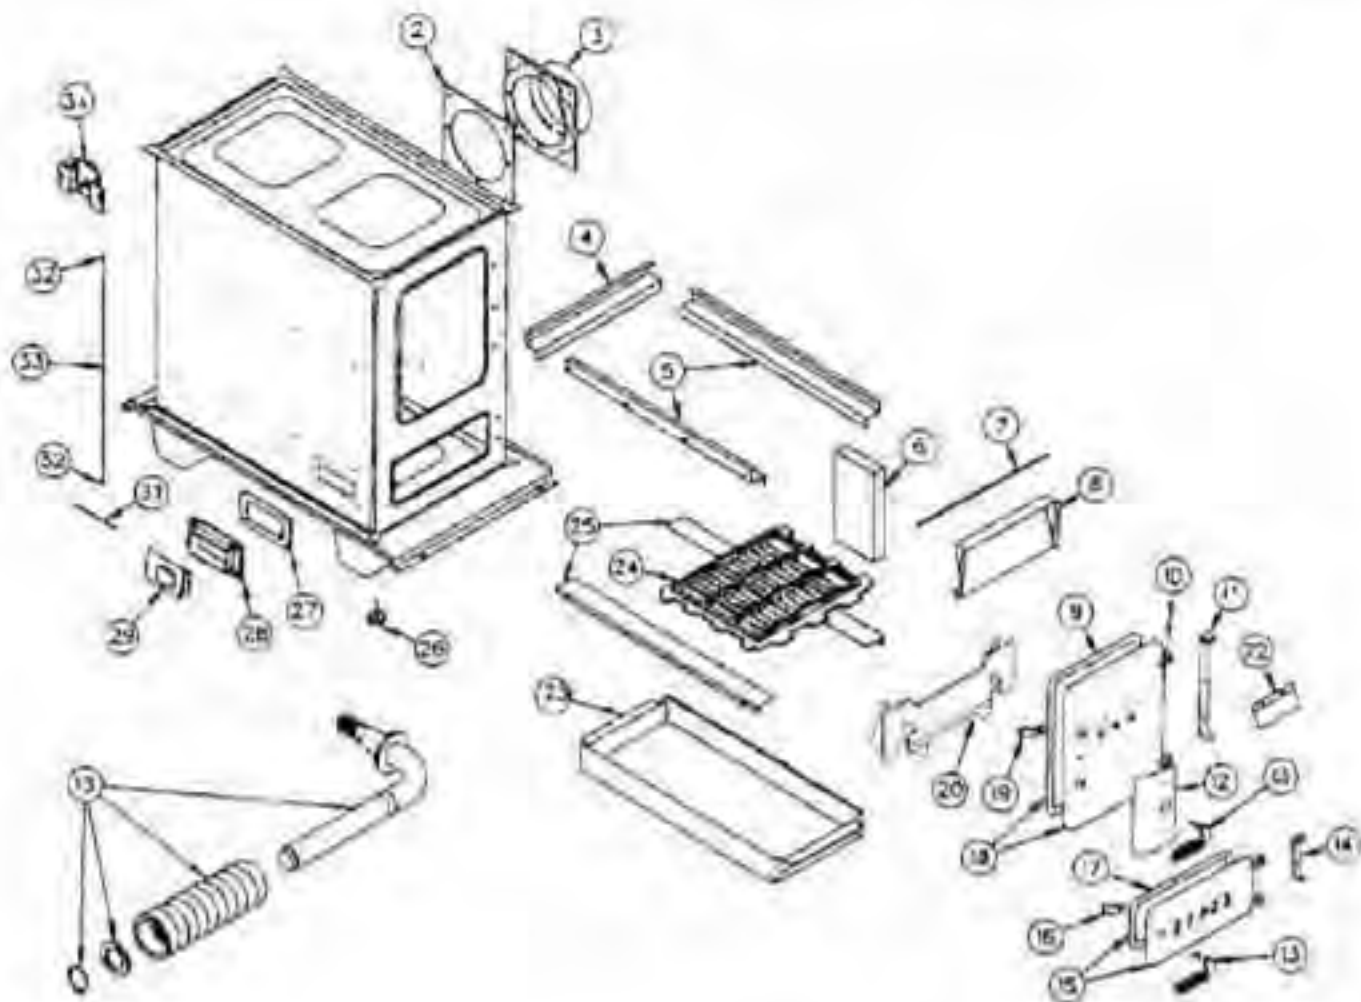

Key	Parts No.	Description	Qty.
	2	88094 Gasket	1
	3	24819 Flue Collar	1
	4	40381 Rear Retainer	1
	5	40132 Side Brick Retainer	1
	6	89066 Firebrick (4 1/2 x 9)	5
	7	24846 Smoke Curtain Rod	1
	8	24835 Smoke Curtain Assembly	1
	9	DGK3 Feed and Ash Door Gasket Kit	1
	10	83485 Door Pin	4
	11	24837 Hinge Kit for Feed Door	1
	12	24824 Radiation Shield Kit	1
	13	89930 Handle Kit	2
	14	24838 Hinge Kit for Ash Door	1
	15	69230 Ash Door Assembly	1
	16	25048 Latch Kit for Ash Door (Short)	1

Key	Parts No.	Description	Qty.
	17	Ash Dr Gasket (included w/ Item 15)	1
	18	69229 Feed Door Assembly	1
	19	25048 Feed Door Latch	1
	20	40412 Front Liner	1
	22	24870 Door Shield	1
	23	69206 Ash Pan Weldment	1
	24	40394 Grate	2
	25	69205 Grate Support Angle	2
	26	83479 Leveler (not applicable on newer units)	4
	27	88090 Manifold Gasket	1
	28	24812 Manifold Assembly	1
	29	692078 Draft Plate Assembly	1
	31	25550 Draft Plate Pin	1
	33	24850 Chain and "S" Hook	2.5 ft
	34	69532 Thermostat Assembly	1