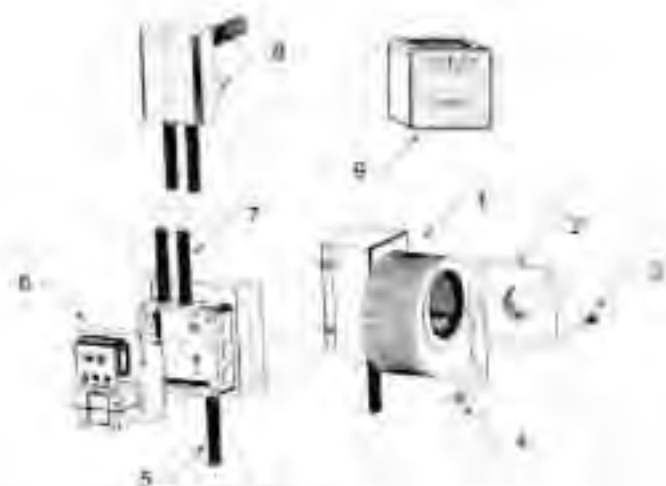

Key	Parts No.	Description	Qty.
1	68722	Thermostat Panel Weldment	1
2	68732	Thermostat Cover Weldment (Color - Red)	1
3	23429	Thermostat Step Plate	1
4*	23431	Friction Plate	1
5*	81903	Thermostat	1
6*	23427	Thermostat Mounting Bracket	1
7	83172	#10 Sheet Metal Screw	6
8*	89041	Spring	1
9	89175	Thermostat Knob	1
10	23425	Handle Bracket	2
11	89520	Wooden Handle	1
12	86318	Thermostat Chain	6.5 in
N/S*	68598SV	Thermostat Assembly	1
13	68217	Feed Door Assembly (Includes Door and Gasket)	1
N/S	831065	Machine Screw, 10-24 x 1/2 SL HD Z	2
N/S*	83136	Washer, 9/32 I.D. - 5/8 O.D. - 1/16 THK	1
N/S*	83816	Cotter Pin, 1/16 x 3/4	1

OPTIONAL KIT 11DIKL

Key	Parts No.	Description	Qty.
1	80243A	Draft Blower Assembly (54 CFM)	1
2	68618	TAD Bracket	1
3	83379	1/4-20 x 1 Bolt	2
4	83250	1/4-20 Hex Nut	2
5	68231	Fan Control Cord Assembly	1
6	80130	Fan Control	1
7	68231	Fan Control Cord Assembly	2
8	80145	Honeywell High Limit Control	1
9	80129	Wall Thermostat	1
N/S	80006	738 Wire Nut	8